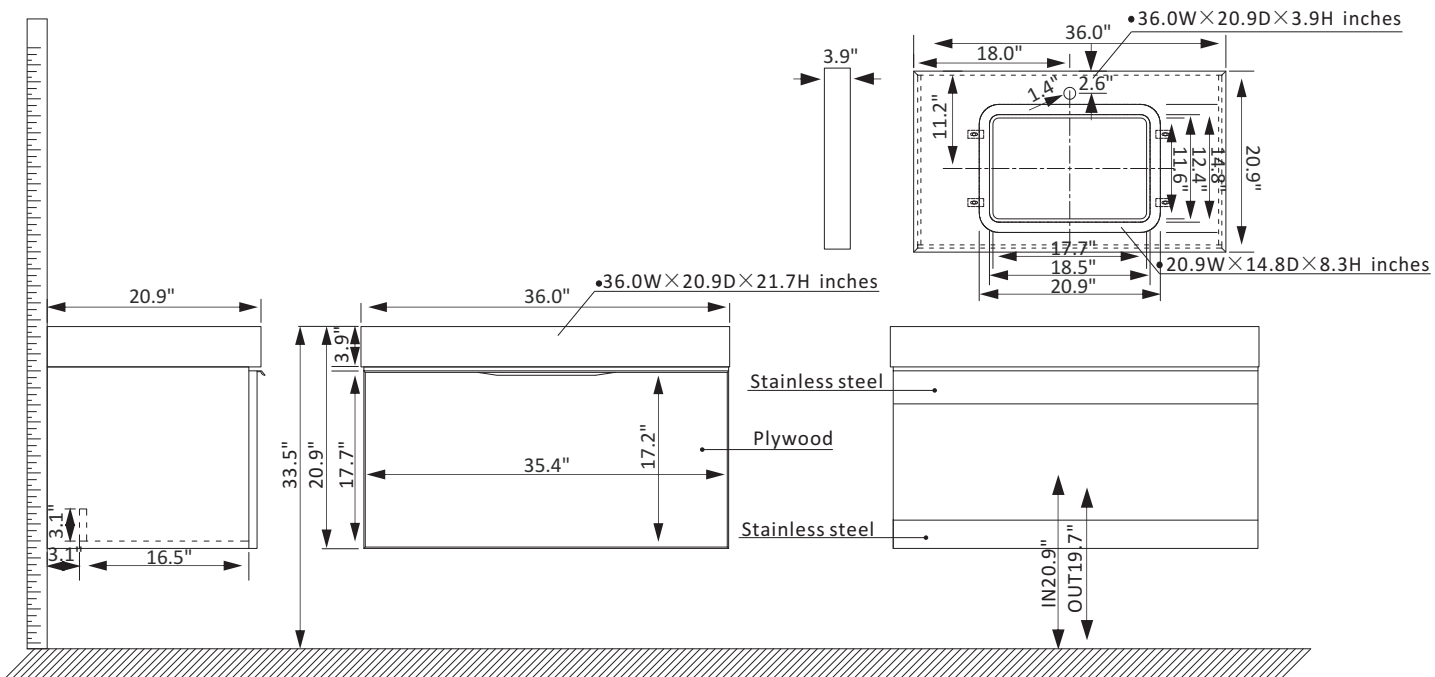

Vinnova Alicante Vanity Collection 701436-MG-SMB-NM

Features

- Rugged stainless-steel cabinet construction with solid wood surface.
- Available in Classic Blue or Elegant Grey finish to complement your décor.
- Snow mountain-white stone top with beautiful natural veining.
- 1 soft-close, Superior quality hardware with large capacity wall with guardrail drawer to hold towels and toiletries.
- Brushed gold-finish hardware lends a touch of style and opulence.
- White rectangular ceramic undermount sink with overflow included.
- Pre-drilled and designed for easy plumbing and faucet installation.

* Does not include faucet, drain assembly, P-trap or backsplash